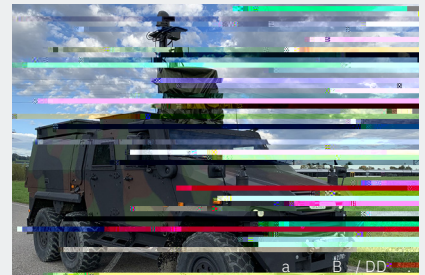

FAST. FORWARD.

WESCAM MX™-RSTA FULLY DIGITAL. HIGH DEFINITION.

AS a., M...-S... , M...-S... a S... S...
a S... R... a a... U... (LRU) a...

The WESCAM MX-RSTA is ideal for reconnaissance, surveillance, target acquisition, ground combat and force protection missions.

MULTI-SENSOR IMAGING/LASING PAYLOAD OPTIONS

- > a a
- a
- > HD a, HD a a -
- a a 24/7 a
- > C I a E
- > H. - a a
- > H. - - a
- > - a I a (I) a
- > E - a a a
- > La a 1
- a

HIGH-PERFORMANCE GIMBAL

- > 4-a a a
- a a
- a a a
- > a a a a

- AD A CED I AGE CE I G
- > a- a a a
- H. - a a a
- I a a ID
- 2, 4 E
- A a a
- I a
- - I

WESCAM ADVANCED VIDEO ENGINE (WAVE)

- > A -
- a a a -
- a a
- > A a a - - a
- a a (G)- a
- a a a
- & a a a